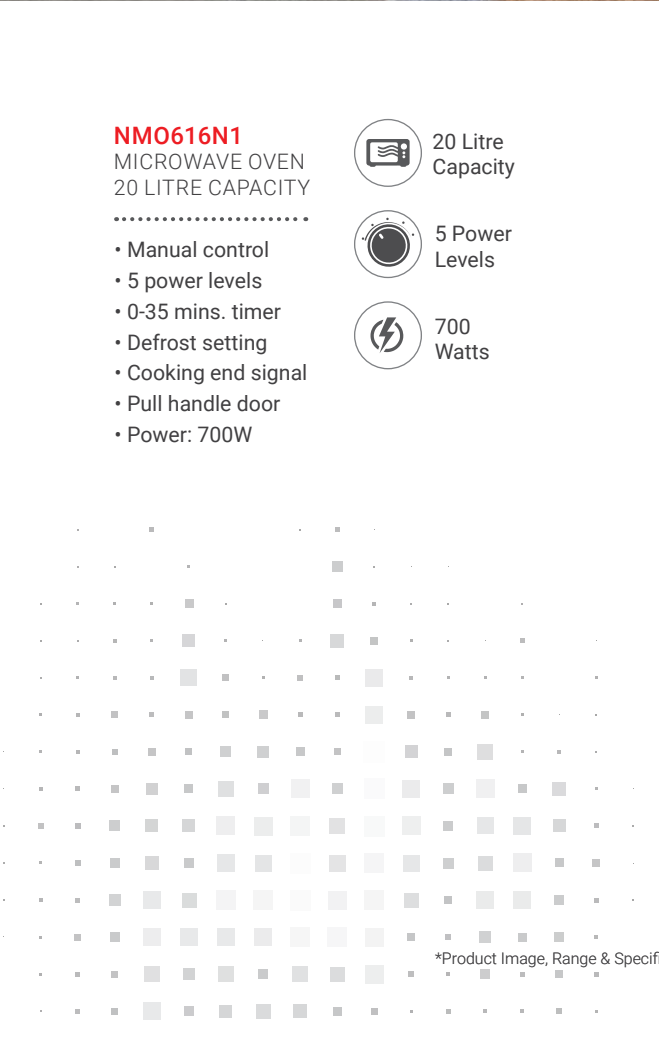

NM02110DB
MICROWAVE OVEN
20 LITRE CAPACITY

- Membrane digital control
- Green Led display
- Pull open door handle
- 99.99" timer
- Child safety lock
- Cooking end signal
- Memory function
- 11 power levels
- 6 auto menus
- Power: 700W

NMO2010DB
MICROWAVE OVEN
20 LITRE CAPACITY

- 11 Power levels
- 6 Auto menus
- Touch membrane control
- Child safety lock
- Cooking end signal
- Digital control
- Pull handle
- Power: 700W

 20 Litre Capacity

 Digital Control

 11 Power Levels

 Touch Membrane Control

 700 Watts

NMO616N1
MICROWAVE OVEN
20 LITRE CAPACITY

- Manual control
- 5 power levels
- 0-35 mins. timer
- Defrost setting
- Cooking end signal
- Pull handle door
- Power: 700W